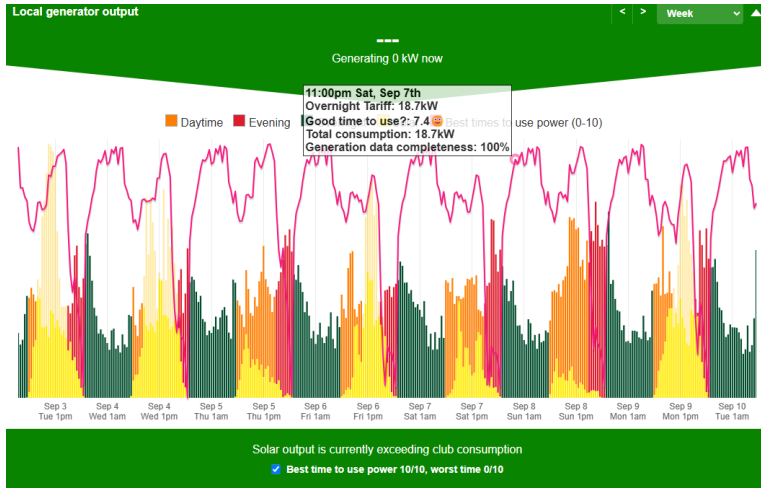

The solution - SELC

Co-operative Club: